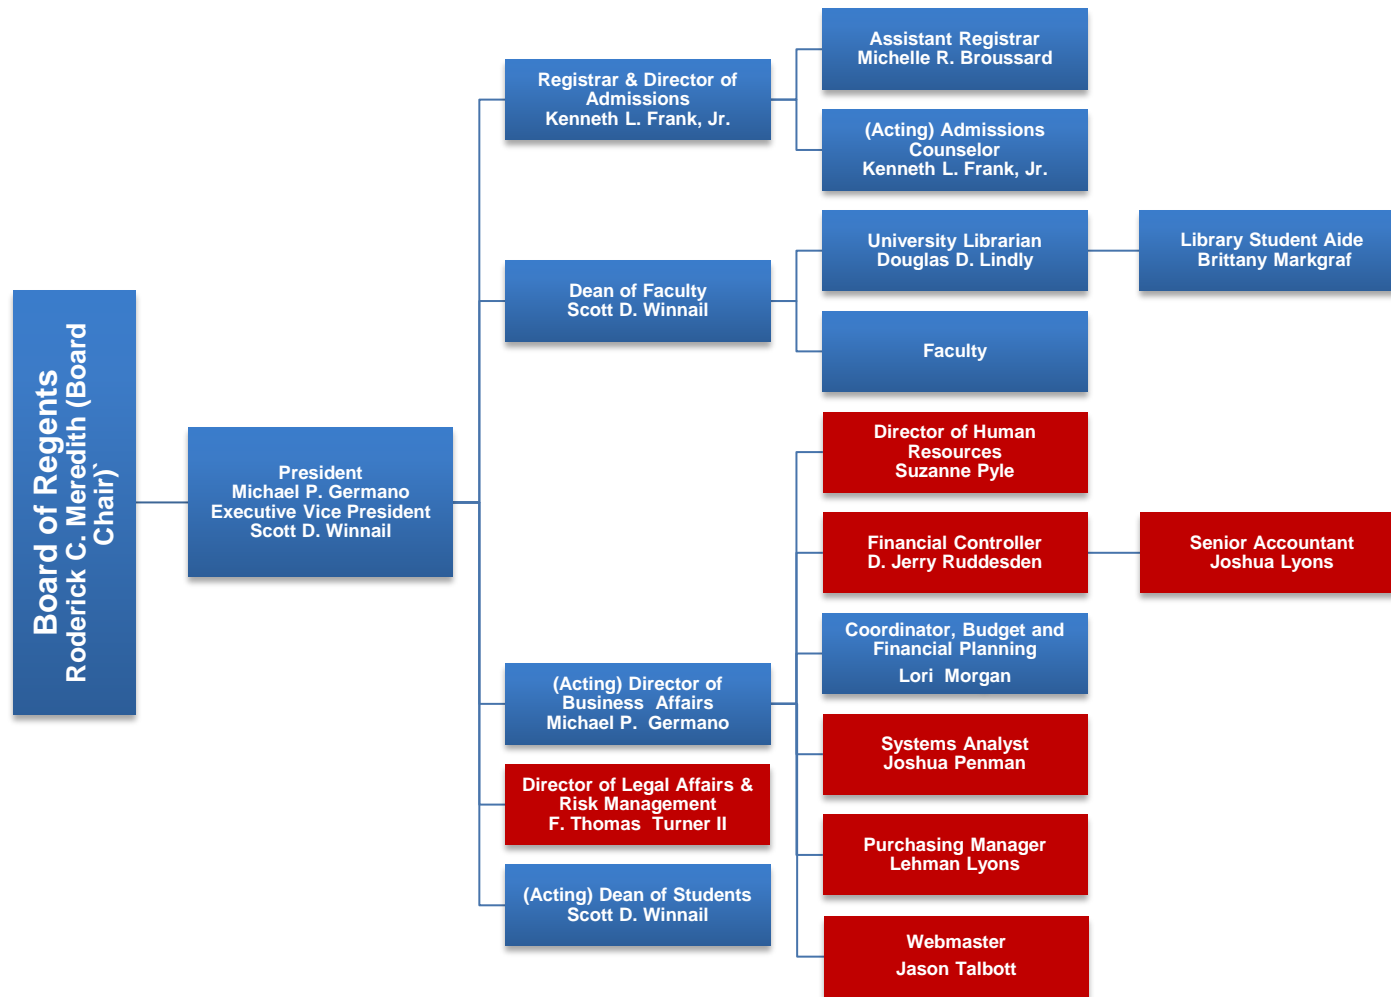

LIVING UNIVERSITY ORGANIZATION CHART 2015-2016

Red boxes lines indicate quasi-staff who provide these services for the University. They are employees of the Living Church of God (International), Inc. performing contracted services.